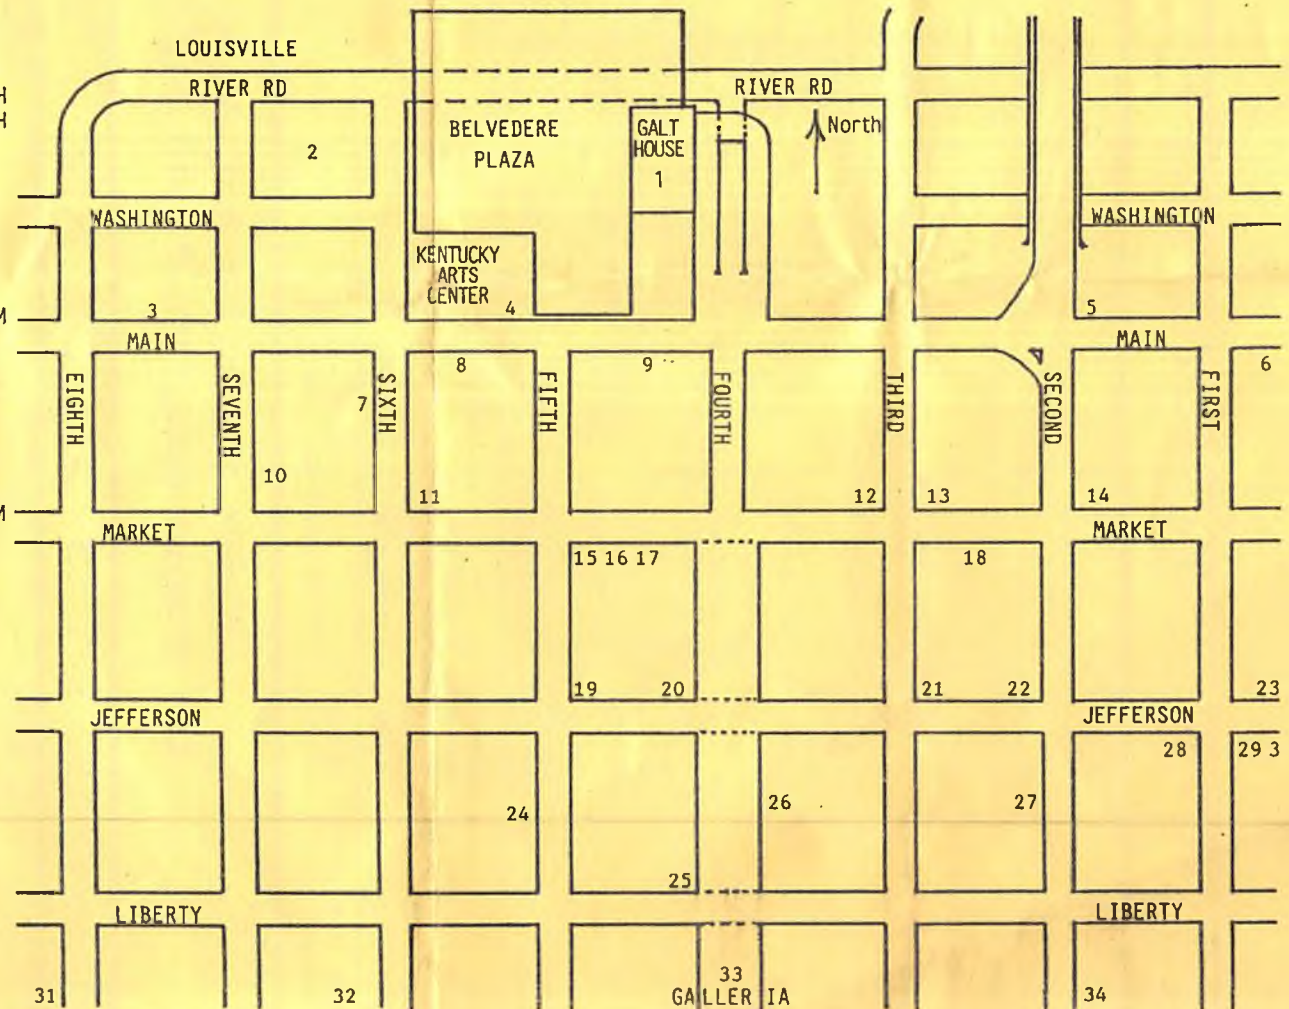

Key to Map

1. River Grill (Galt House, 2nd floor) $M
2. Kingfish (seafood) M
3. Museum of History & Science M/H
4. Bristol (inside Arts Center) M/H
5. Salvator's by the Bridge M/H
6. Discovery (gay bar) XH
7. Sixth Avenue Restaurante L
8. Rax (Fri til 8, Sat til 5) L
9. Hardee's (Fri til 7, Sat til 2) L
10. Another Place Sandwich Shop L
11. Kinko's Copies L
12. Zena's Cafe (24 hrs) L
13. Spaghetti Factory (Fri-Sat til 11) L/M
14. White Castle Hamburgers XL
15. Williams Food Shop (delivers) L
16. Tudor's Bisquit World L
17. Fiesta Room (Mexican) M
18. Caufield's Novelties (masks, costumes) L
19. Les's Deli (downstairs) L
20. Walgreen's Drug Store L
21. La Paloma (Mexican, Fri-Sat, 11) L/M
22. Drive-In Package Liquors L
23. Rodeway Inn L
24. Wendy's Hamburgers L
25. Fresher Cooker L
26. Hyatt Regency L
27. Trailways Bus Depot L
28. Shell Gas Station L
29. Howard Johnson's L
30. Chevron Gas Station L
31. Long John Silvers L
32. Greyhound Bus Depot L
33. Galleria (many shops & restaurants, close 6 Fri-Sat, not open Sun) L
34. Miller Cafeteria OFF MAP L
35. McDonalds (2nd & Broadway Market & Preston) L
- A. Baer Fabrics (515 E. Market St.) L

L=under $5 M=$5-10 H=over $10

31

32

33
GALLER IA

34